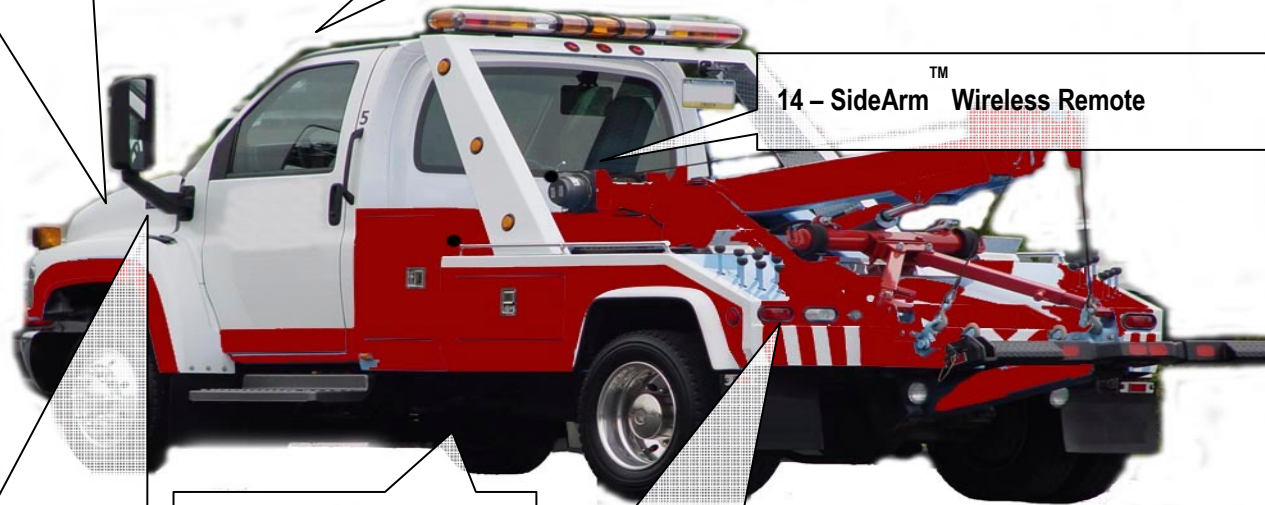

1 - Circuit Breakers – ATO, Stud Mount, and Hi-Amp

3 - Automotive style 40 Amp Relay
4 - Circuit Breakers and ATO Fuse Holders
5 - Indicator Lights
6 - Power Distribution Centers (PDC-4, -10)
7 - Single Stud Terminals and Terminal Blocks – 8 Gang
8 - Switches and Switch Control Panels – Custom and Express
9 - TouchTek™ Family 6, 10, and 16

14 - SideArm™ Wireless Remote

12 - Underbody Lighting

13 - Titan™ Flasher – Standard and Custom I / O Configurations

10 - Eagle Eye™ Obstacle Detection System
11 - Taillight Converter

TST/Riverside Mfg., LLC
14510 Lima Road
Ft. Wayne, IN 46818