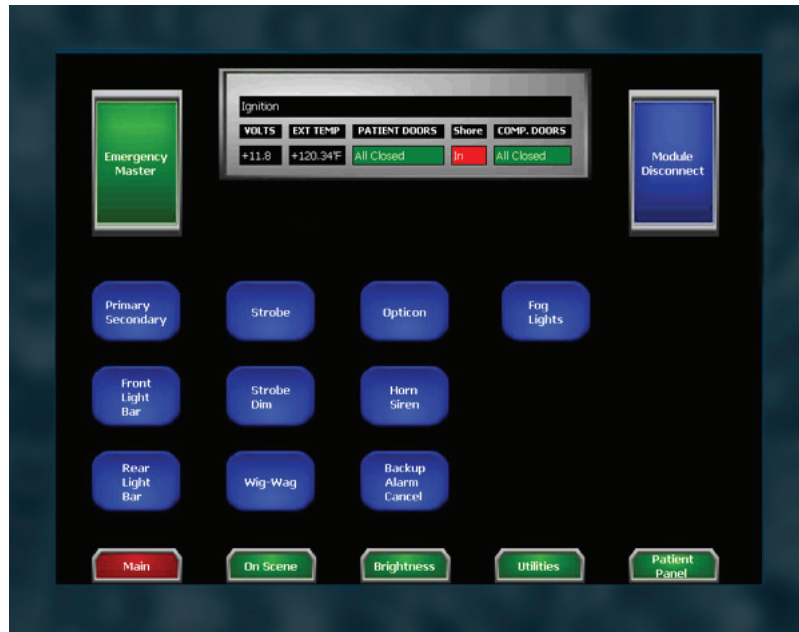

TS1000™

ISO 9001
Certified

Advanced Touchscreen Control System for Specialty Vehicles

A Style our Competitors Can't TOUCH!

The TS1000™ manages power distribution from the chassis throughout your specialty vehicle with just a touch of a finger. Every TS1000™ installation is supported by our experts in vehicle power management systems. Contact your TST representative to learn more about how the TS1000™ can fit into your next design.

FEATURES:

- ❖ 10.4" or 6.5" LCD Display
- ❖ Customizable Screens and Buttons
- ❖ Duramux™ (multiplex) Electrical System
- ❖ Voltage, Transient and RFI Protection
- ❖ Built-in LED Diagnostics
- ❖ Programmable Sequencer
- ❖ Camera, GPS and DVR options available